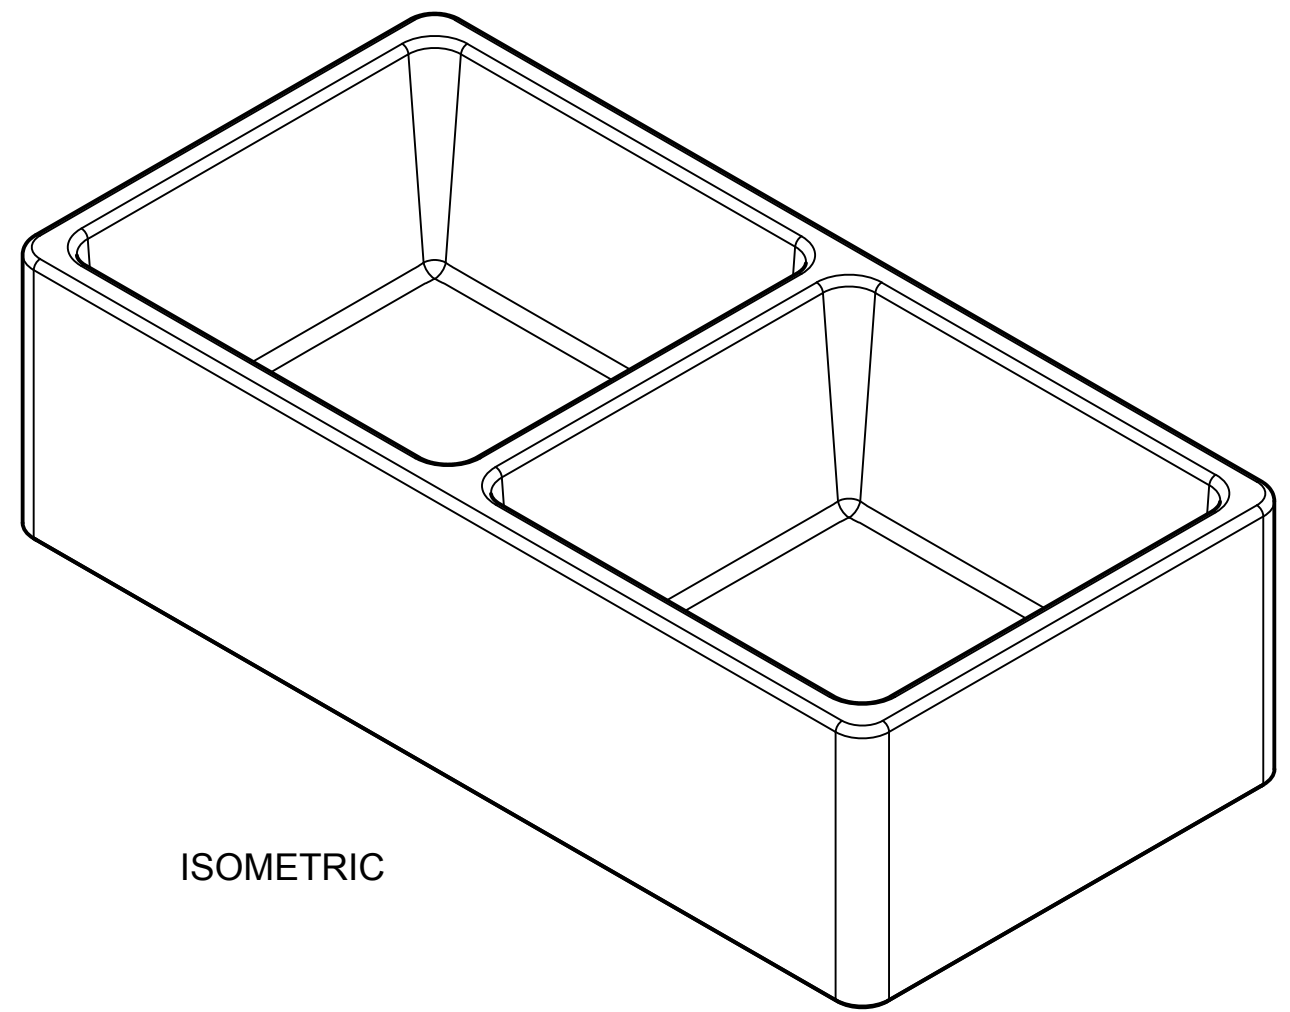

A (1:2)

ISOMETRIC

FRONT

SIDE

	WARRINGTON + ROSE
	BRUNO 800 X 400 X 225