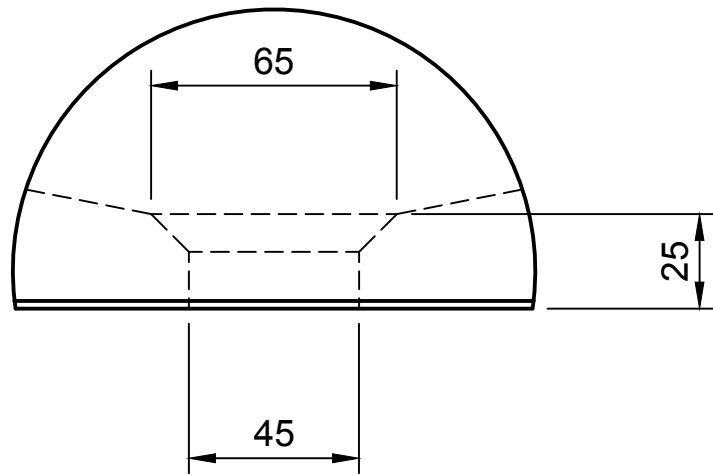

A (1:2)

ISOMETRIC

FRONT

SIDE

	WARRINGTON + ROSE
	BRUNO 800 X 400 X 225