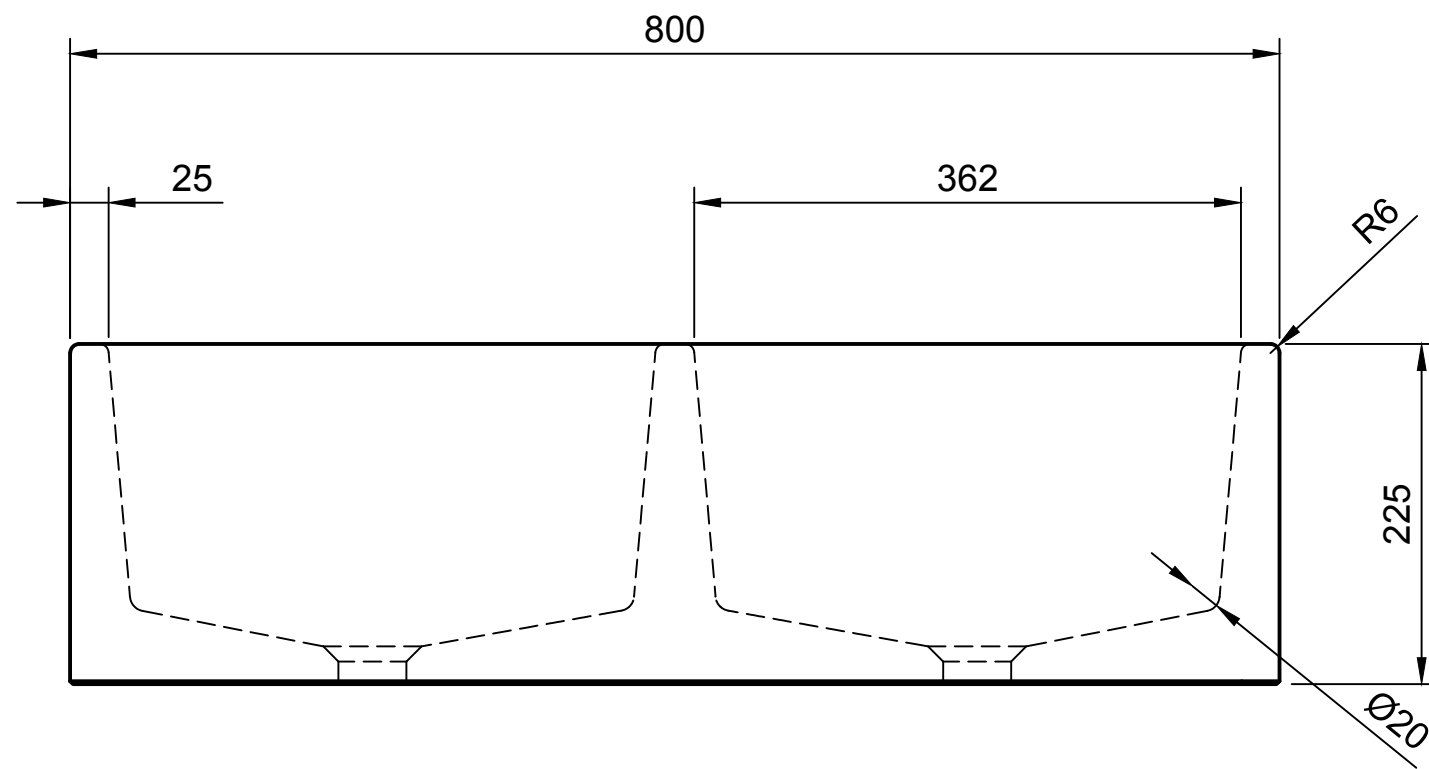

A (1:2)

ISOMETRIC

FRONT

SIDE

	WARRINGTON + ROSE
	BRUNO 800 X 400 X 225