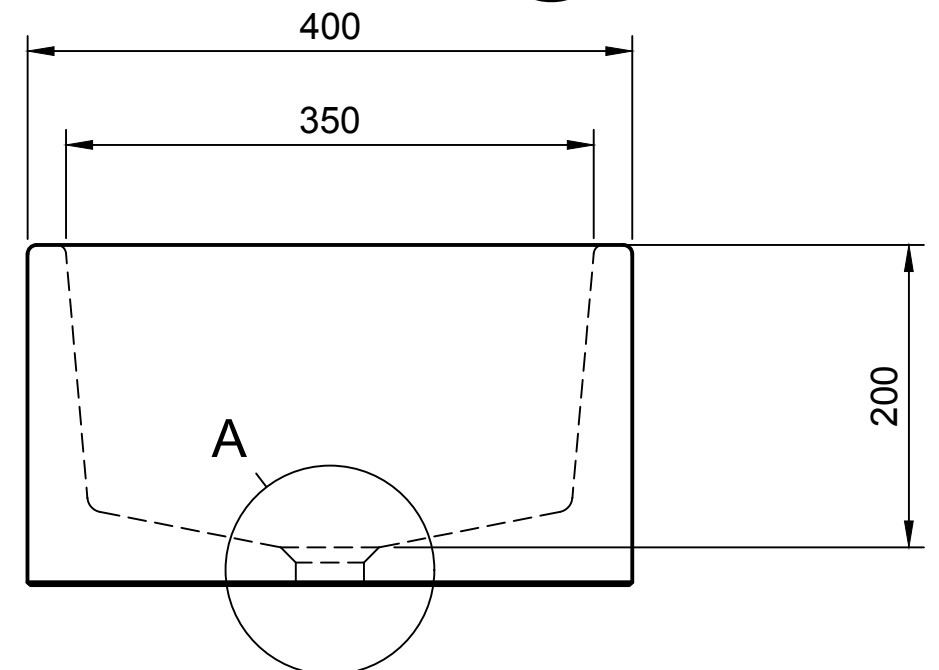

A (1:2)

ISOMETRIC

FRONT

SIDE

	WARRINGTON + ROSE
	BRUNO 800 X 400 X 225