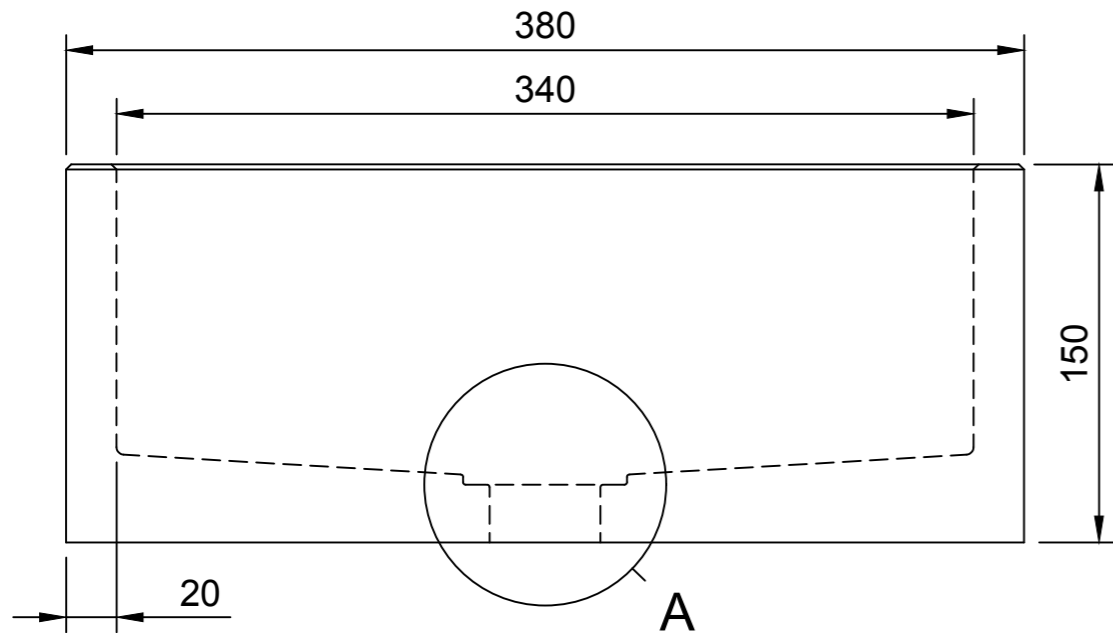

TOP

FRONT

ISOMETRIC

A (1:2)

	<p>WARRINGTON + ROSE</p>
	<p>DERN 380 X 150</p>