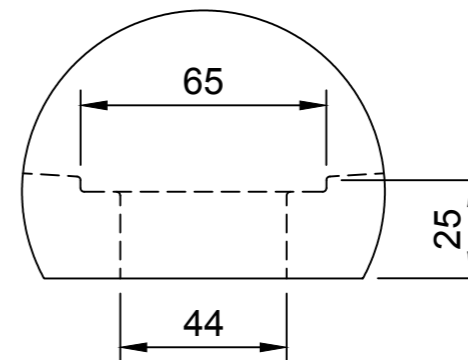

TOP

FRONT

ISOMETRIC

A (1:2)

	<p>WARRINGTON + ROSE</p>
	<p>DERN 380 X 150</p>