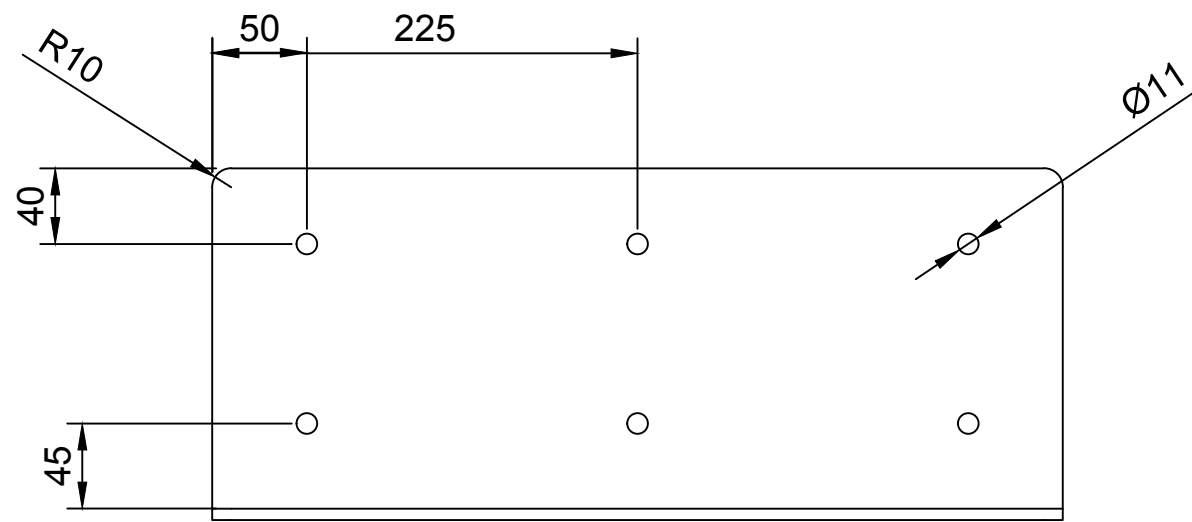

TOP

ISOMETRIC

FRONT

SIDE

	<p>WARRINGTON + ROSE</p>
	<p>CONCEALED BRACKET</p>
	<p>WILF MEDIUM 450 X 370 X 186</p>