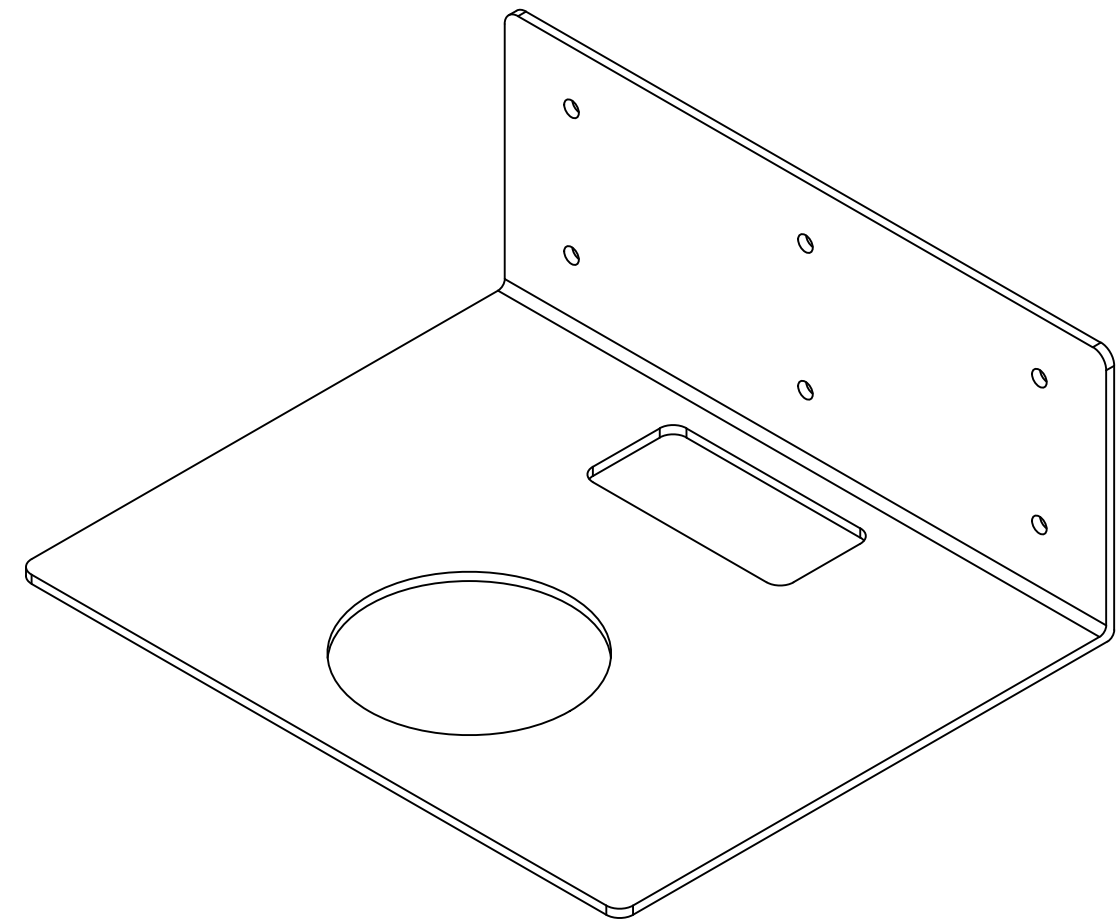

TOP

ISOMETRIC

FRONT

SIDE

	<p>WARRINGTON + ROSE</p>
	<p>CONCEALED BRACKET</p>
	<p>WILF MEDIUM 450 X 370 X 186</p>