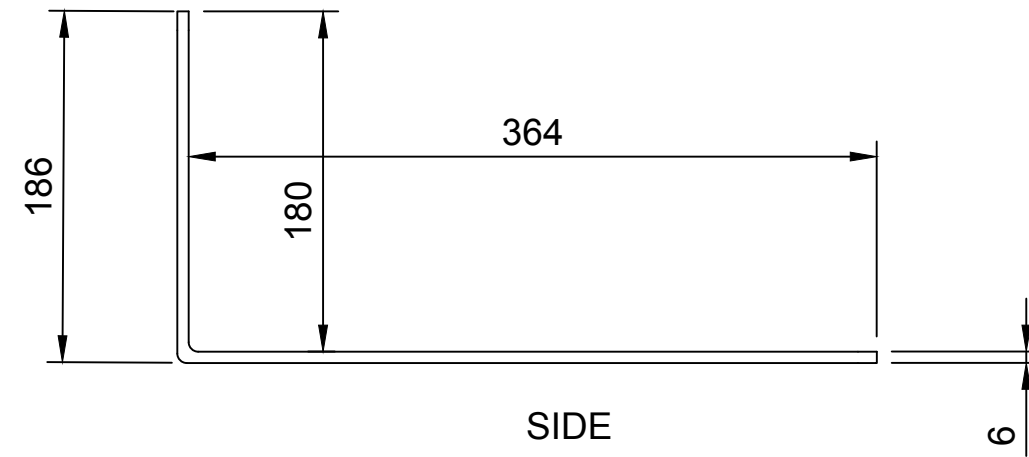

TOP

ISOMETRIC

FRONT

SIDE

	<p>WARRINGTON + ROSE</p>
	<p>CONCEALED BRACKET</p>
	<p>WILF MEDIUM 450 X 370 X 186</p>