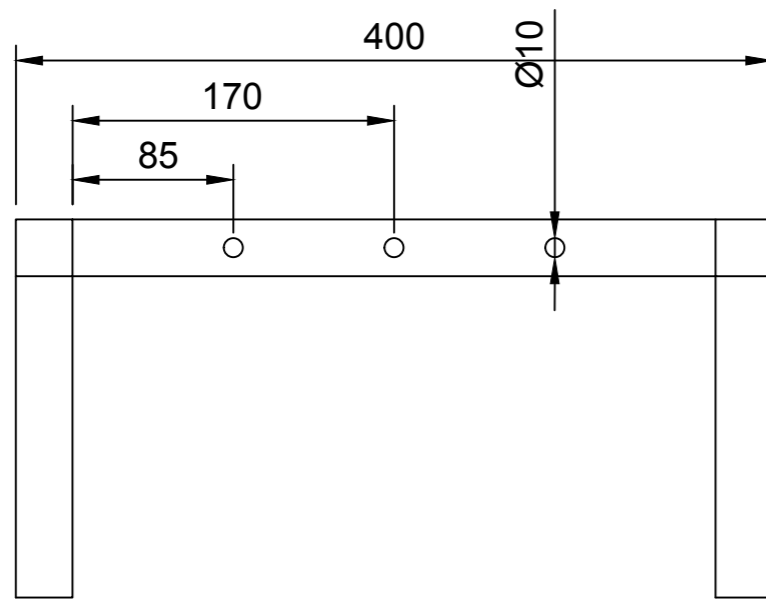

TOP

ISOMETRIC

FRONT

SIDE

	<p>WARRINGTON + ROSE</p>
	<p>STANDARD BRACKET MARB - MARGO MEDIUM</p>
	<p>440 X 340 X 160</p>