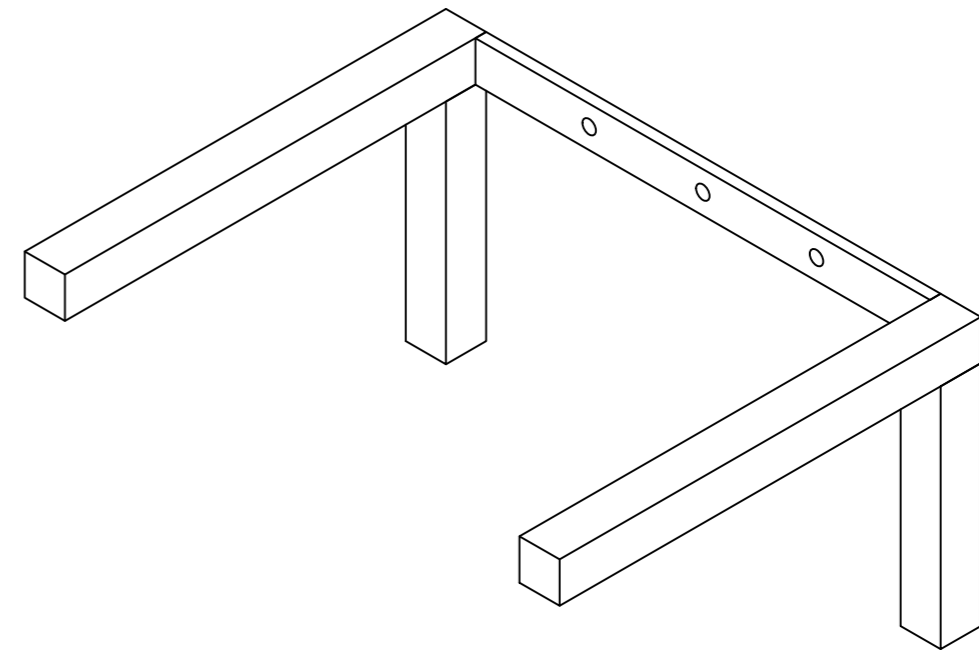

TOP

ISOMETRIC

FRONT

SIDE

	<p>WARRINGTON + ROSE</p>
	<p>STANDARD BRACKET MARB - MARGO MEDIUM</p>
	<p>440 X 340 X 160</p>