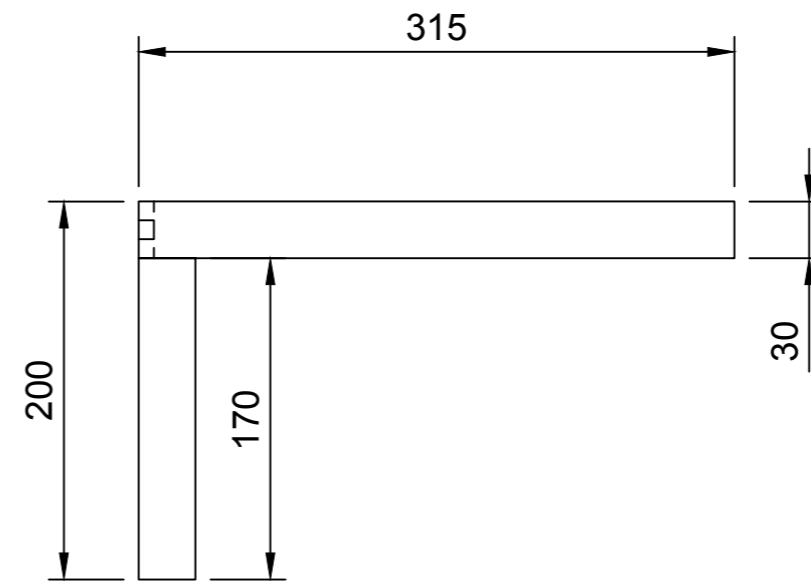

TOP

ISOMETRIC

FRONT

SIDE

	<p>WARRINGTON + ROSE</p>
	<p>STANDARD BRACKET MARB - MARGO MEDIUM</p>
	<p>440 X 340 X 160</p>