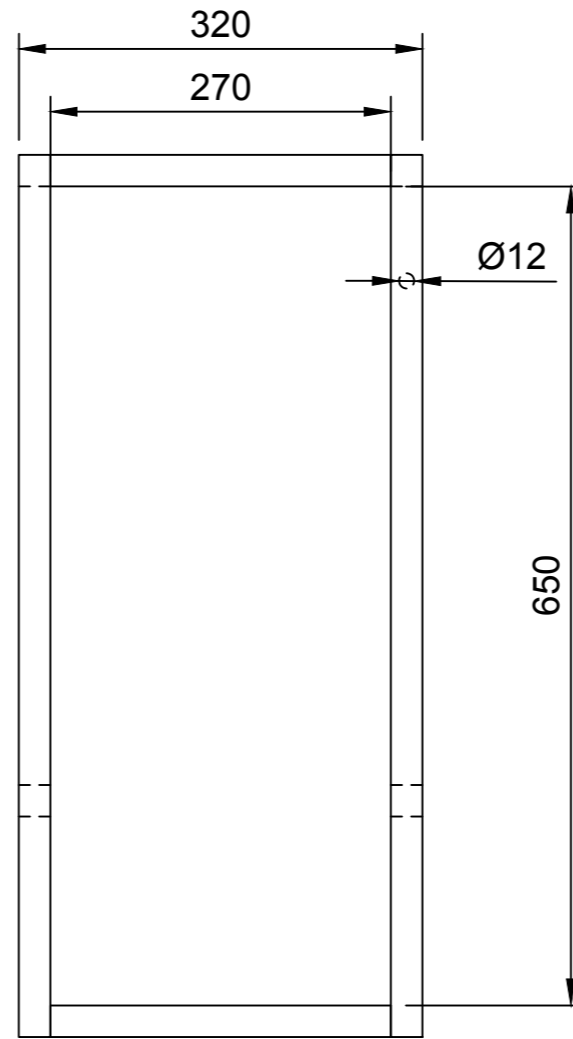

TOP

FRONT

SIDE

ISOMETRIC

	WARRINGTON + ROSE
	FLOOR STAND
	MARB MEDIUM 440 X 340 X 160