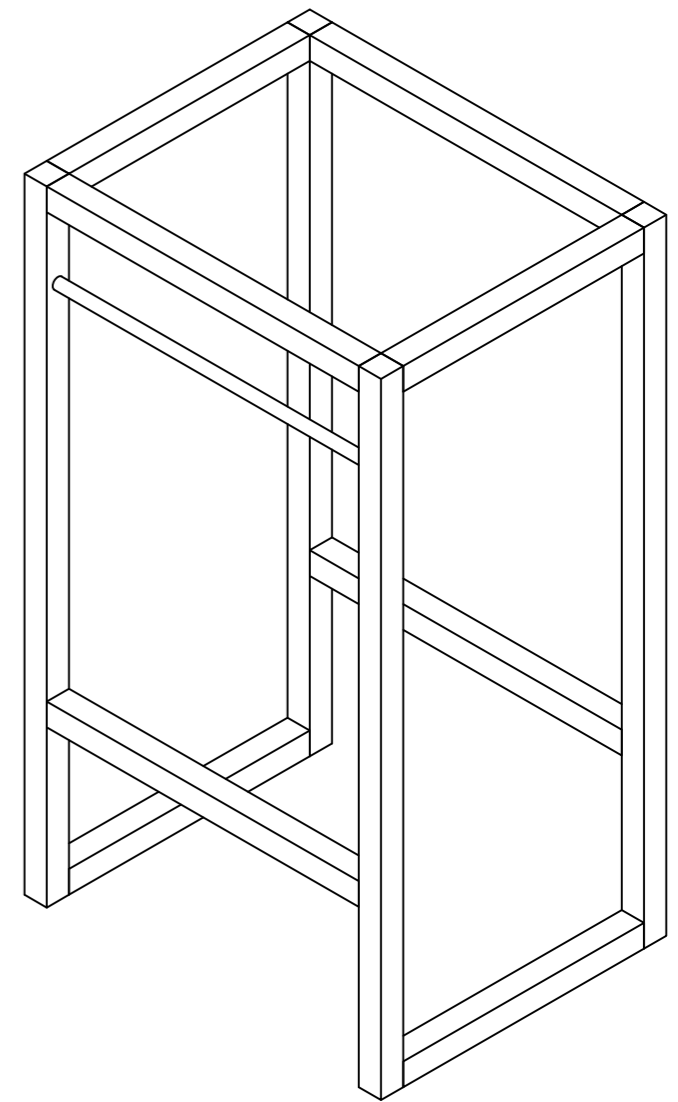

TOP

FRONT

SIDE

ISOMETRIC

	WARRINGTON + ROSE
	FLOOR STAND
	MARB MEDIUM 440 X 340 X 160