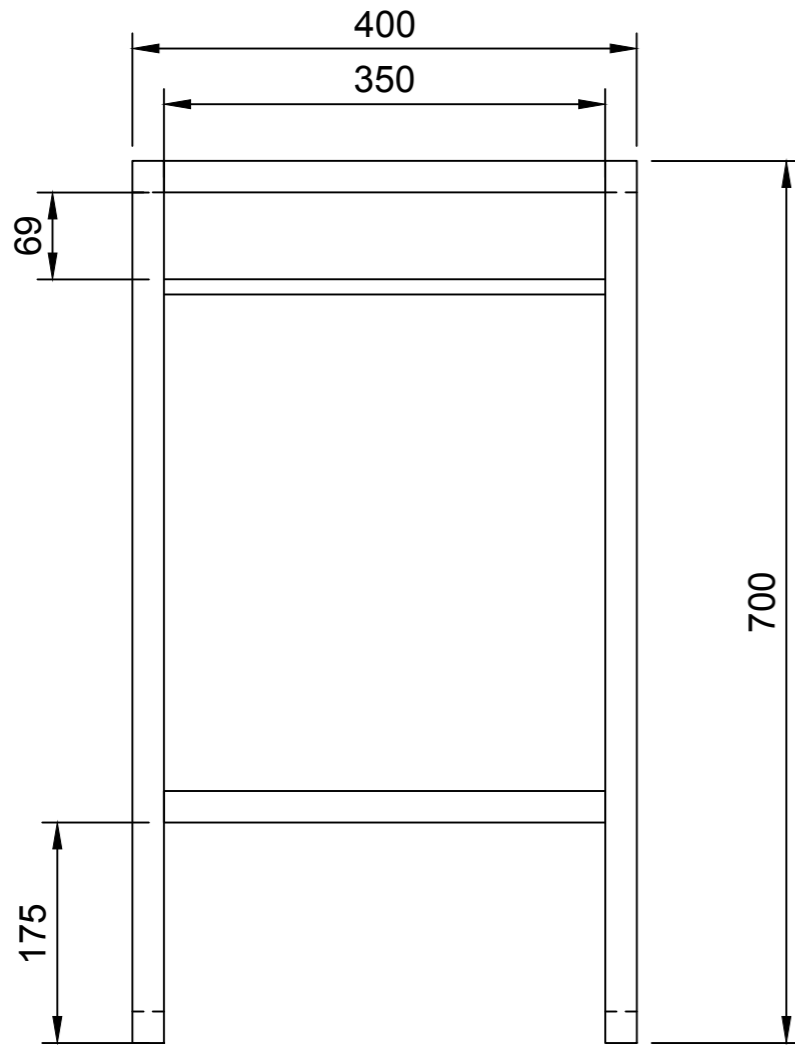

TOP

FRONT

SIDE

ISOMETRIC

	WARRINGTON + ROSE
	FLOOR STAND
	MARB MEDIUM 440 X 340 X 160