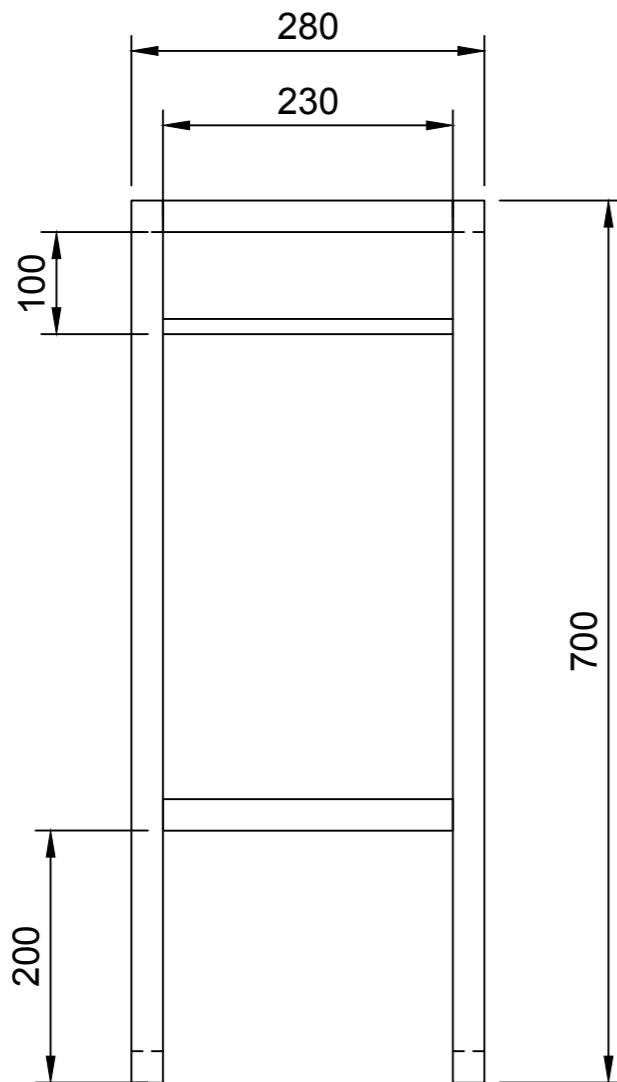

TOP

FRONT

SIDE

ISOMETRIC

	<p>WARRINGTON + ROSE</p>
	<p>FLOOR STAND</p>
	<p>MARB - SMALL</p> <p>310 X 265 X 160</p>