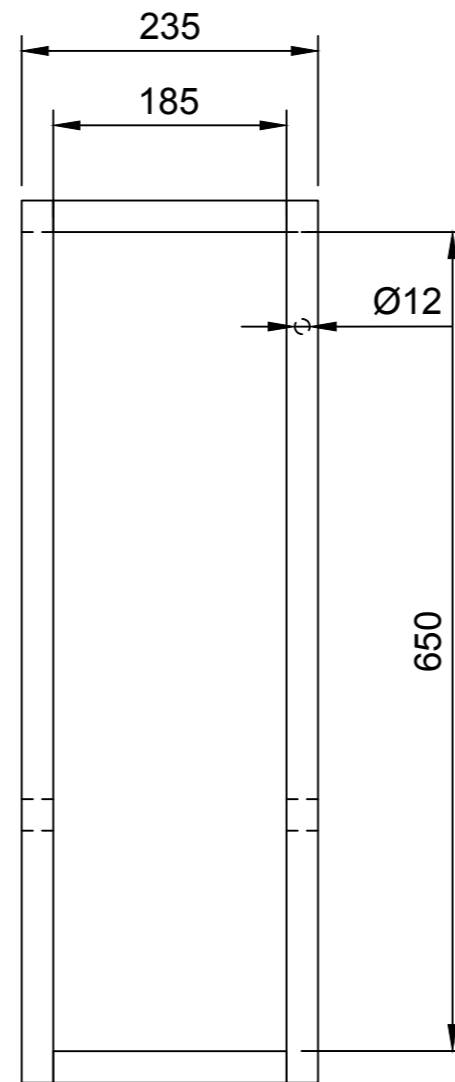

TOP

FRONT

SIDE

ISOMETRIC

	<p>WARRINGTON + ROSE</p>
	<p>FLOOR STAND</p>
	<p>MARB - SMALL</p> <p>310 X 265 X 160</p>