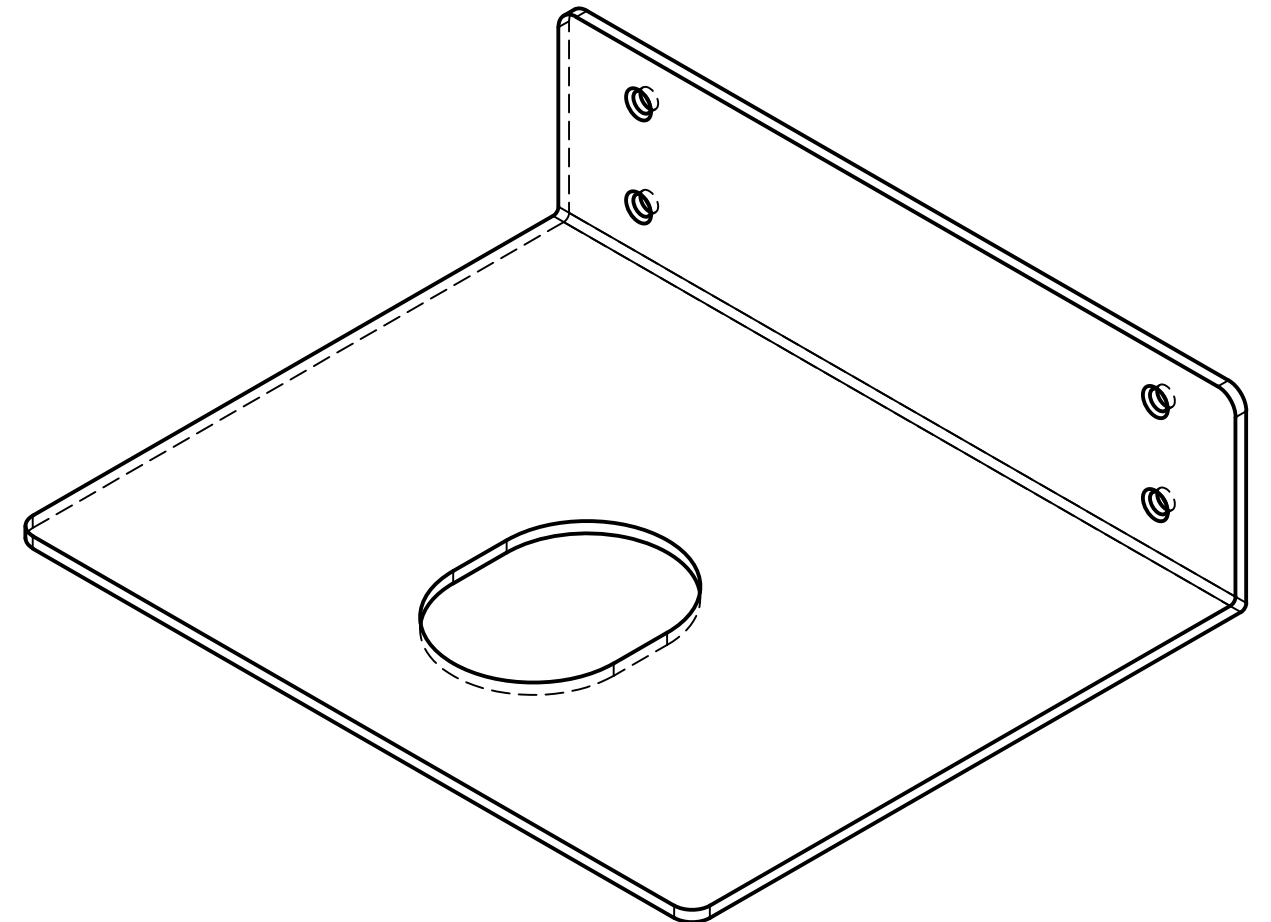

TOP

FRONT

ISOMETRIC

SIDE

+	Created by DM	04/07/2023	Approved by MT	04/07/2023
	Document type WR - TAD		Document status PENDING	
	Title MEDIUM MARGO HIDDEN BRACKET		DWG No. MMHB - 1	
			Date of issue 04/07/2023	Sheet 1/1