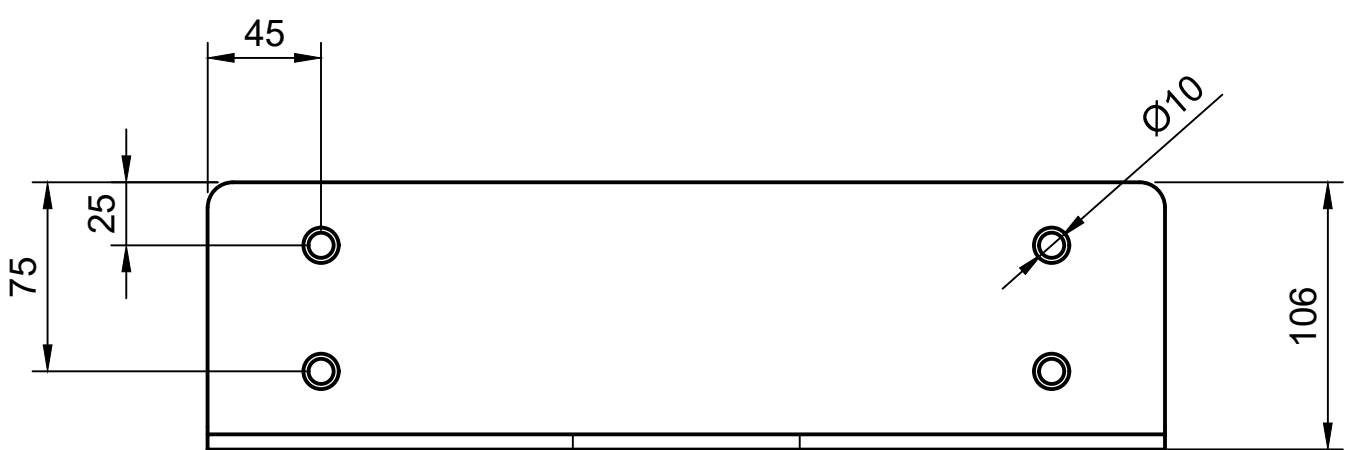

TOP

FRONT

ISOMETRIC

SIDE

+	Created by DM	04/07/2023	Approved by MT	04/07/2023
	Document type WR - TAD		Document status PENDING	
	Title MEDIUM MARGO HIDDEN BRACKET		DWG No. MMHB - 1	
			Date of issue 04/07/2023	Sheet 1/1