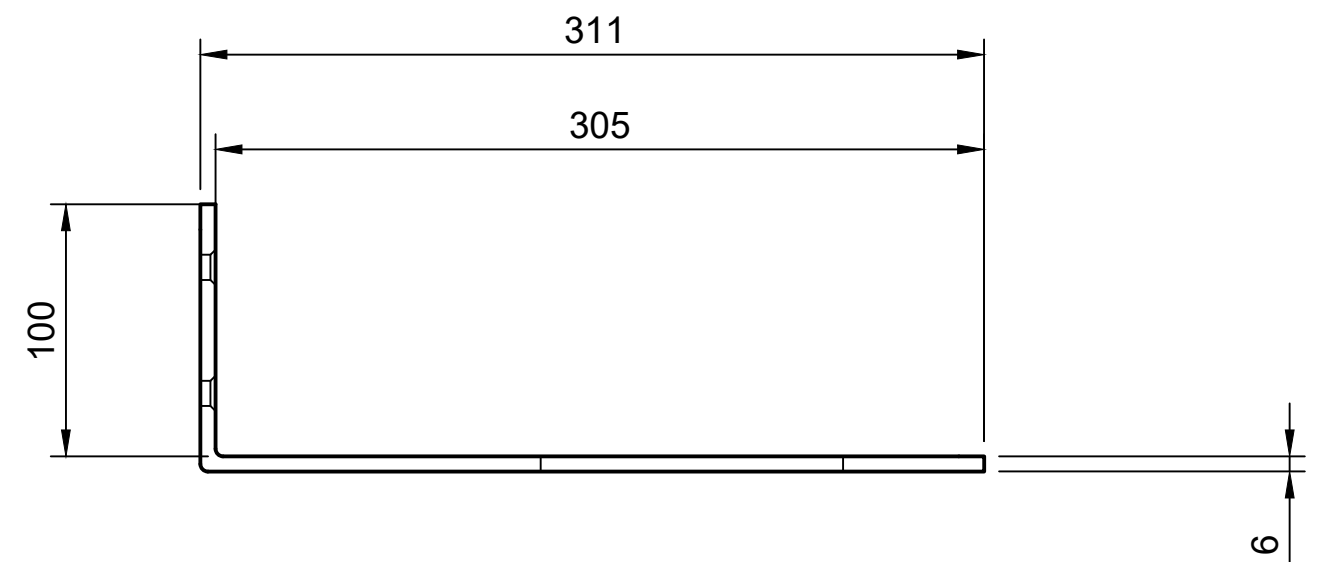

TOP

FRONT

ISOMETRIC

SIDE

+	Created by DM	04/07/2023	Approved by MT	04/07/2023
	Document type WR - TAD		Document status PENDING	
	Title MEDIUM MARGO HIDDEN BRACKET		DWG No. MMHB - 1	
			Date of issue 04/07/2023	Sheet 1/1