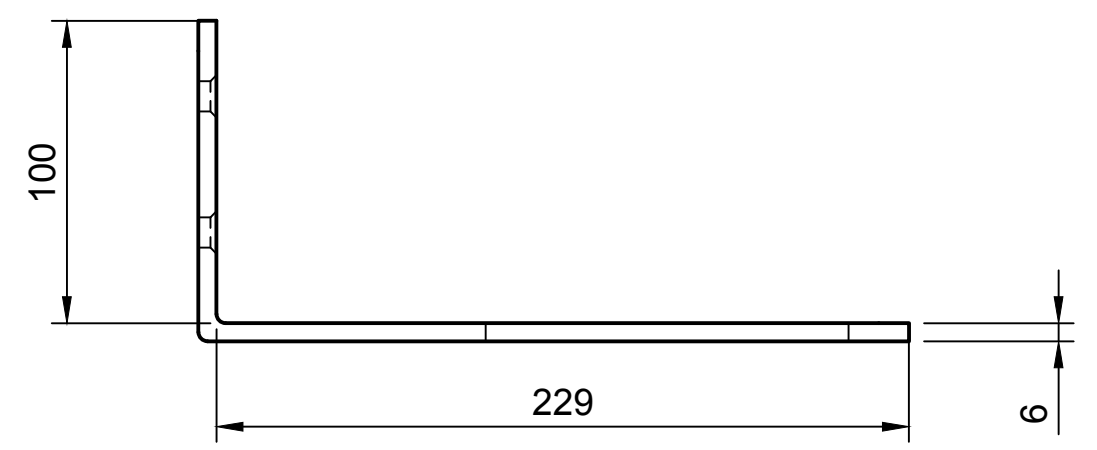

FRONT

ISOMETRIC

SIDE

	<p>WARRINGTON + ROSE</p>
	<p>CONCEALED BRACKET</p>
	<p>MARGO SMALL</p> <p>250 X 229 X 106</p>