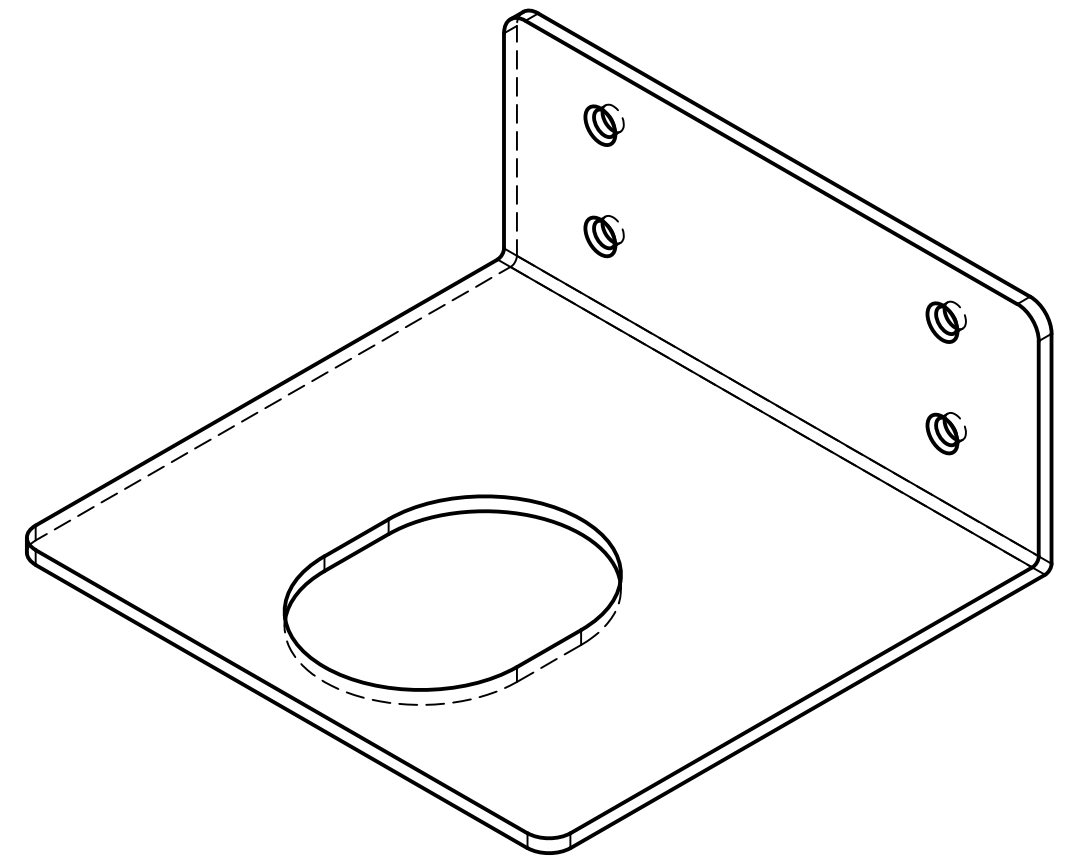

FRONT

ISOMETRIC

SIDE

	<p>WARRINGTON + ROSE</p>
	<p>CONCEALED BRACKET</p>
	<p>MARGO SMALL</p> <p>250 X 229 X 106</p>