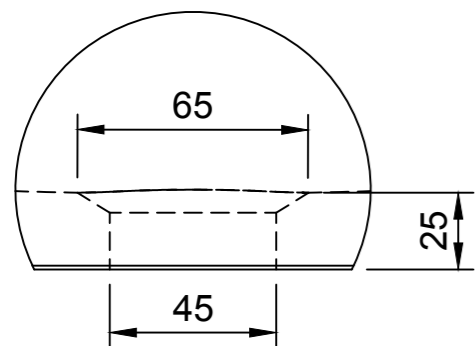

TOP

ISOMETRIC

FRONT

SIDE

A (1:2)

	<p>WARRINGTON + ROSE</p>
	<p>PILL</p> <p>650 X 420 X 120</p>