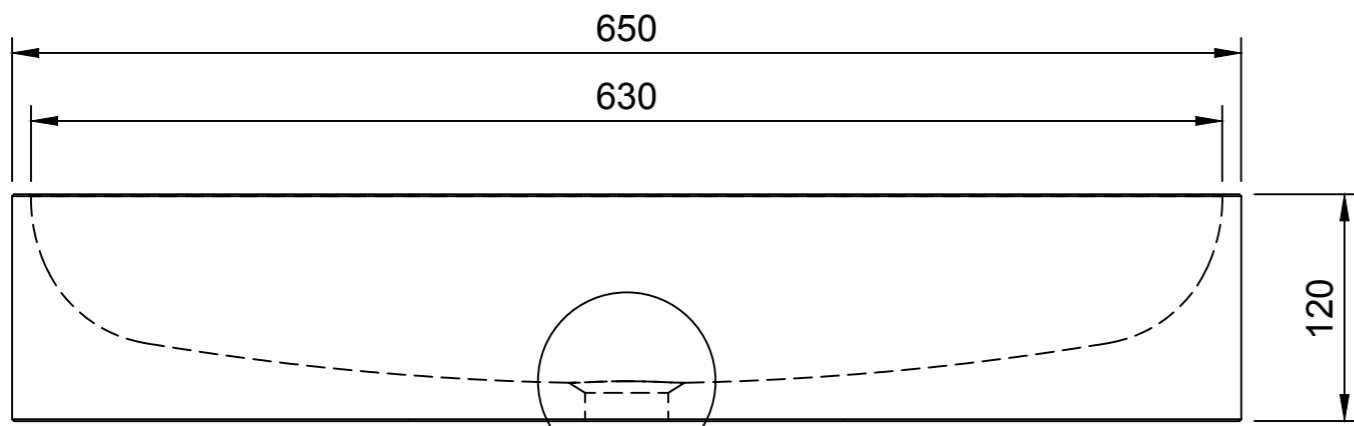

TOP

ISOMETRIC

FRONT

SIDE

A (1:2)

	<p>WARRINGTON + ROSE</p>
	<p>PILL</p> <p>650 X 420 X 120</p>