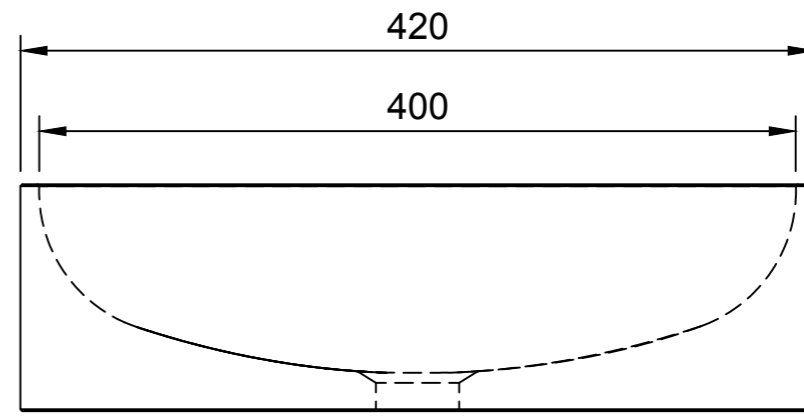

TOP

ISOMETRIC

FRONT

SIDE

A (1:2)

	<p>WARRINGTON + ROSE</p>
	<p>PILL</p> <p>650 X 420 X 120</p>