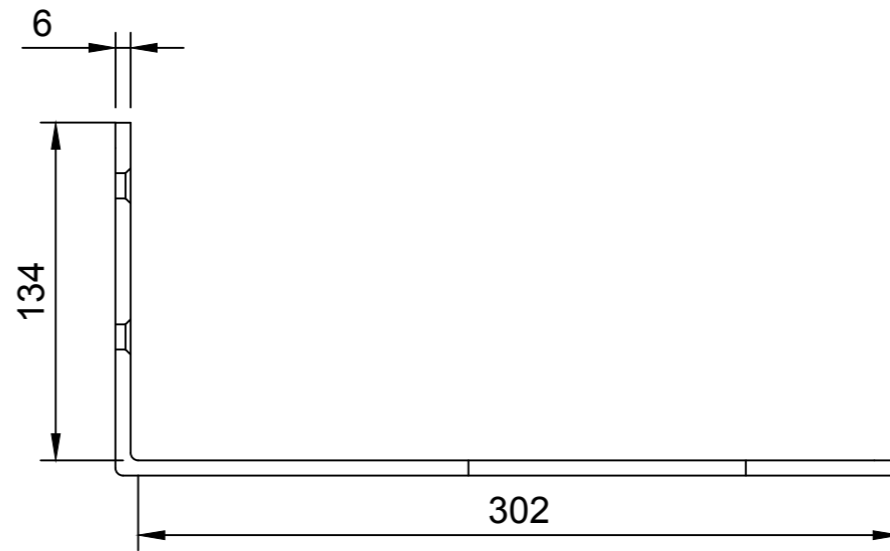

TOP

ISOMETRIC

FRONT

SIDE

	<p>WARRINGTON + ROSE</p>
	<p>CONCEALED BRACKET</p>
	<p>VASO MEDIUM 440 X 340 X 155</p>