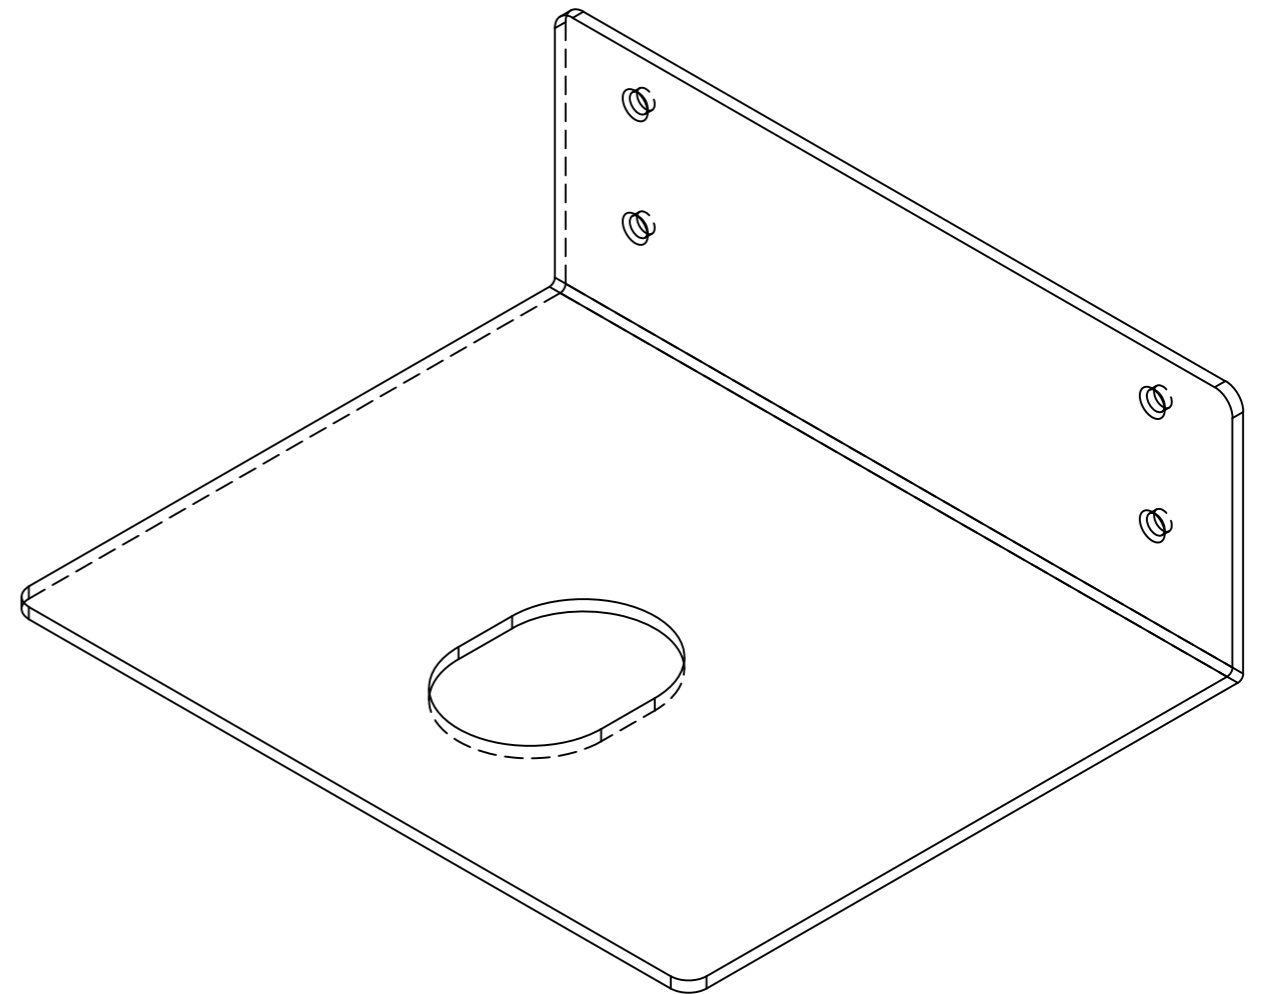

TOP

ISOMETRIC

FRONT

SIDE

	<p>WARRINGTON + ROSE</p>
	<p>CONCEALED BRACKET</p>
	<p>VASO MEDIUM 440 X 340 X 155</p>