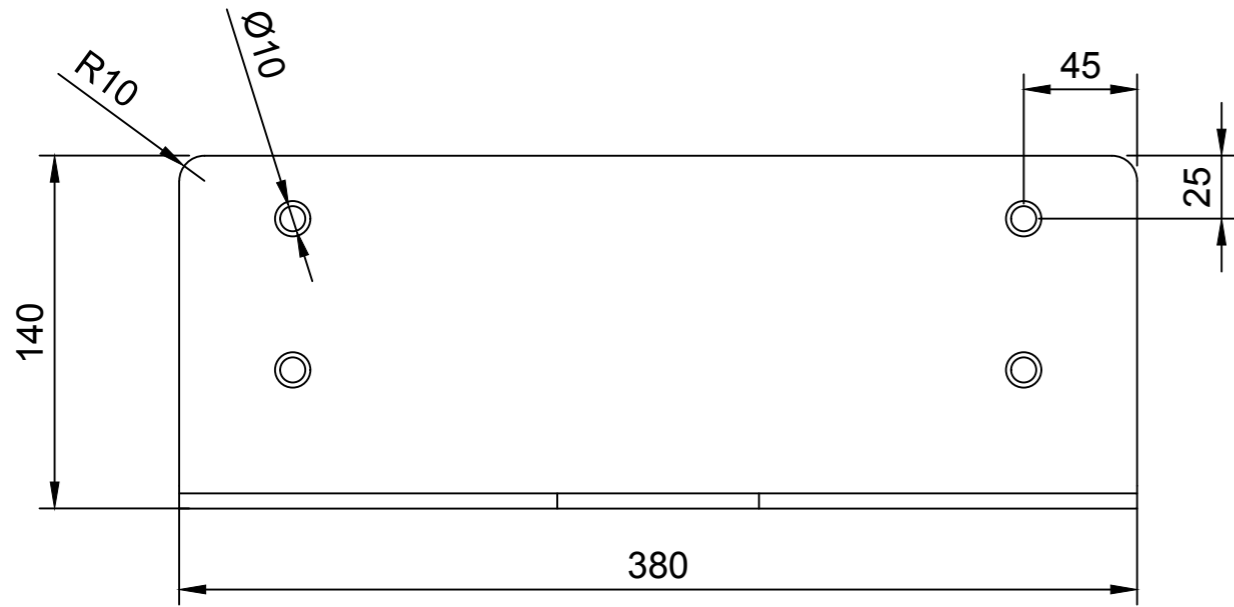

TOP

ISOMETRIC

FRONT

SIDE

	<p>WARRINGTON + ROSE</p>
	<p>CONCEALED BRACKET</p>
	<p>VASO MEDIUM 440 X 340 X 155</p>