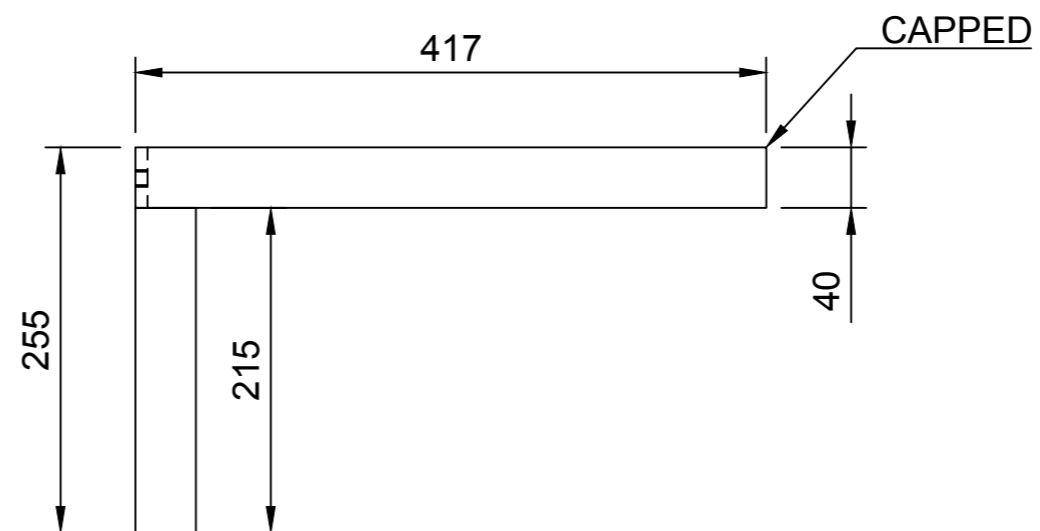

TOP

ISOMETRIC

FRONT

SIDE

	<p><b>WARRINGTON + ROSE</b></p>
	<p>STANDARD BRACKET</p>
	<p>VASO LARGE 600 X 455 X 260</p>