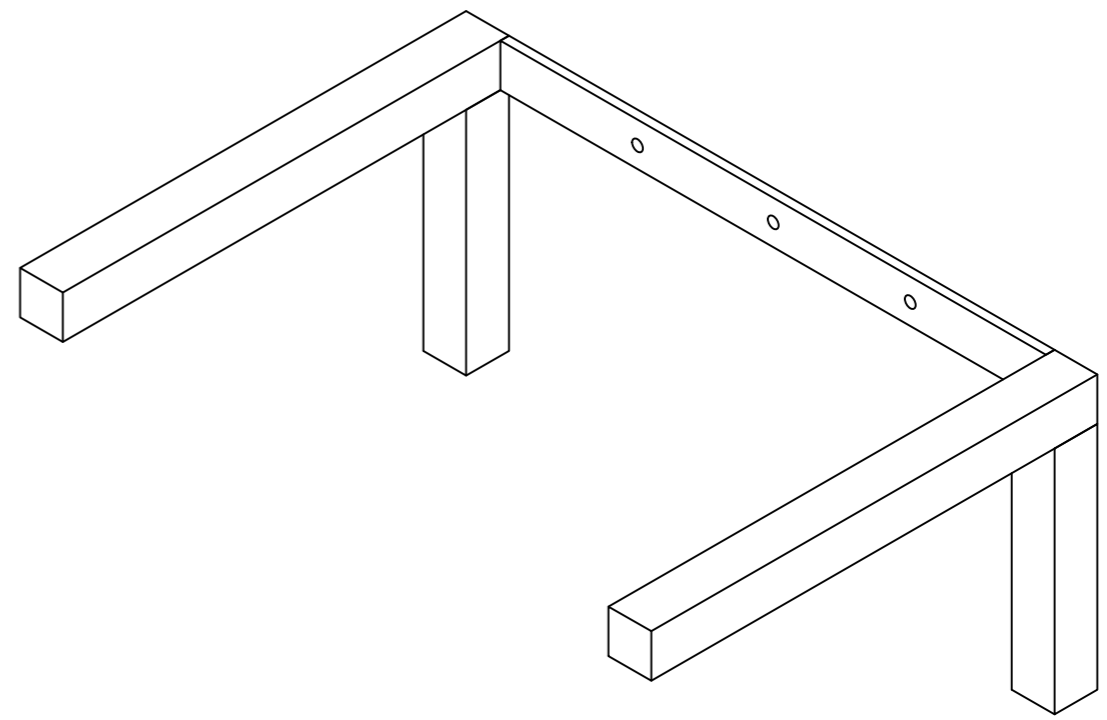

TOP

ISOMETRIC

FRONT

SIDE

	<p><b>WARRINGTON + ROSE</b></p>
	<p>STANDARD BRACKET</p>
	<p>VASO LARGE 600 X 455 X 260</p>