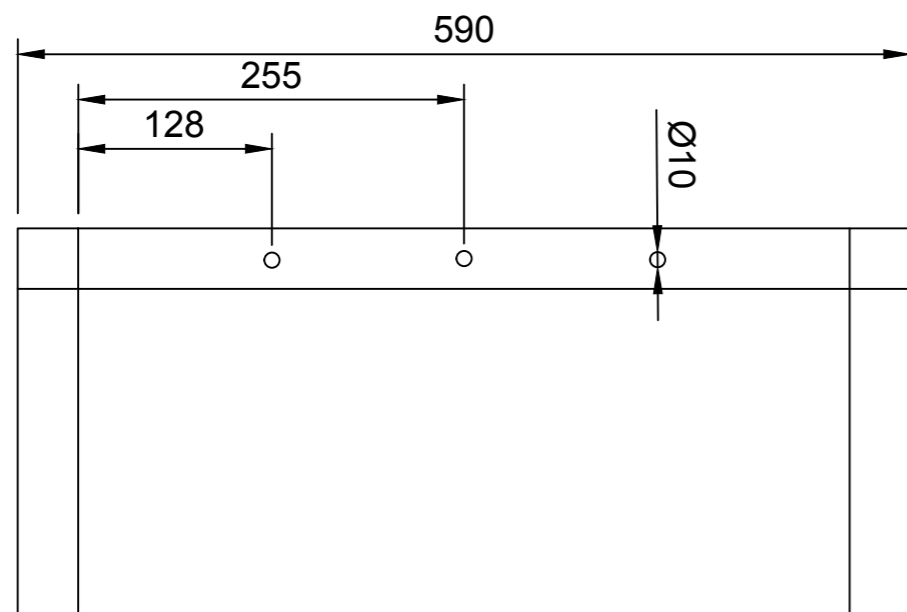

TOP

ISOMETRIC

FRONT

SIDE

	<p><b>WARRINGTON + ROSE</b></p>
	<p>STANDARD BRACKET</p>
	<p>VASO LARGE 600 X 455 X 260</p>