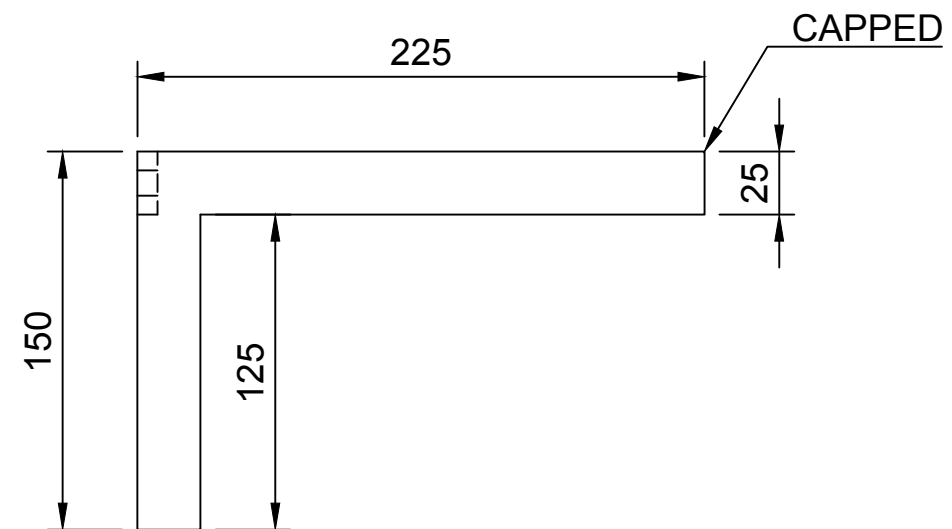

TOP

ISOMETRIC

FRONT

SIDE

	Created by DAVE MORRIS 01/04/21	Approved by MICHAEL THORP 01/04/21
	Document type WRTAD	Document status COMPLETE
	Title SMALL SQUARE 25MM X 25MM	DWG No. WRSSB
		Date of issue 01/04/21