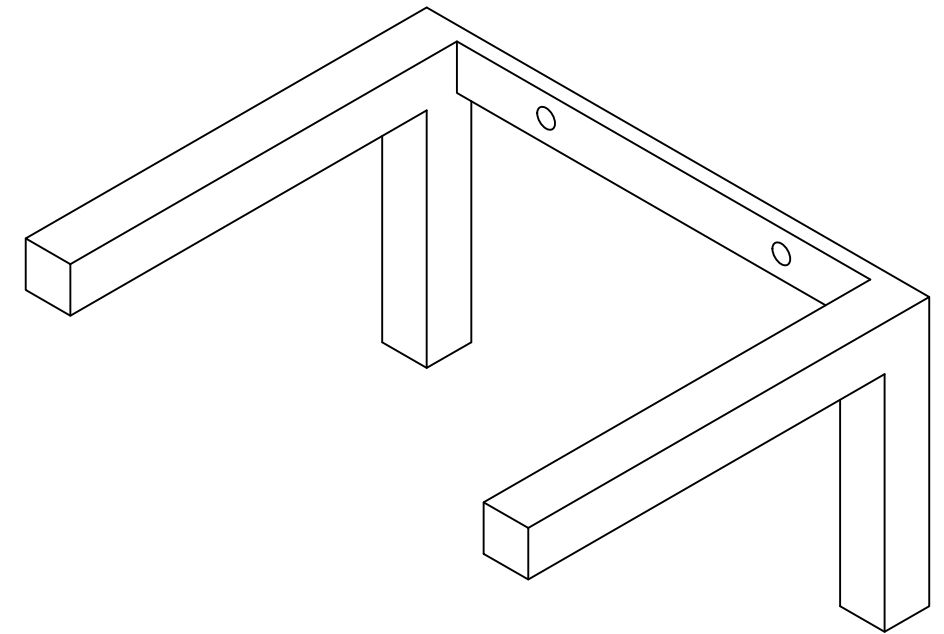

TOP

ISOMETRIC

FRONT

SIDE

	Created by DAVE MORRIS 01/04/21	Approved by MICHAEL THORP 01/04/21
	Document type WRTAD	Document status COMPLETE
	Title SMALL SQUARE 25MM X 25MM	DWG No. WRSSB
		Date of issue 01/04/21