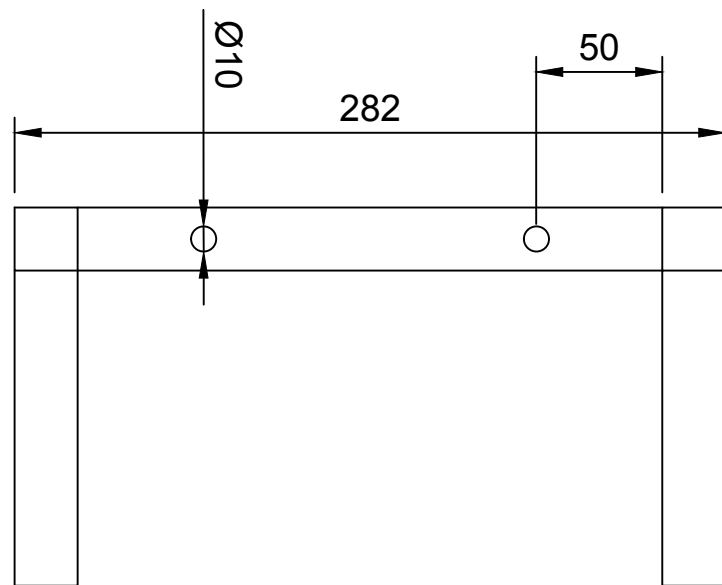

TOP

ISOMETRIC

FRONT

SIDE

	Created by DAVE MORRIS 01/04/21	Approved by MICHAEL THORP 01/04/21
	Document type WRTAD	Document status COMPLETE
	Title SMALL SQUARE 25MM X 25MM	DWG No. WRSSB
		Date of issue 01/04/21