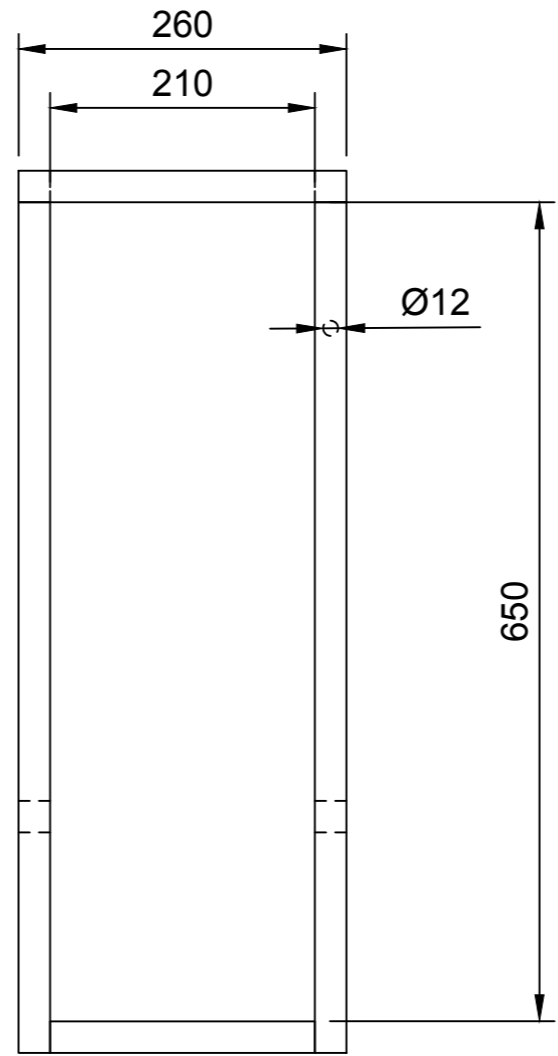

TOP

FRONT

SIDE

ISOMETRIC

| | |
|--|--|
| | <p>WARRINGTON + ROSE</p> |
| | <p>FLOOR STAND</p> |
| | <p>VASO SMALL</p> <p>310 X 265 X 155</p> |