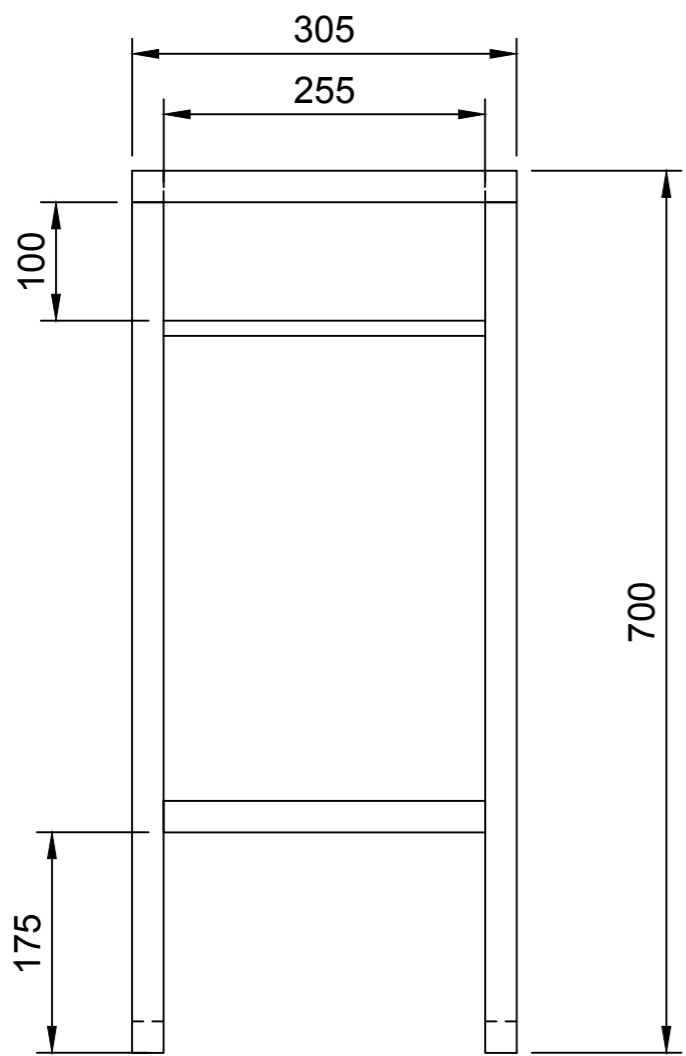

TOP

FRONT

SIDE

ISOMETRIC

| | |
|--|--|
| | <p>WARRINGTON + ROSE</p> |
| | <p>FLOOR STAND</p> |
| | <p>VASO SMALL</p> <p>310 X 265 X 155</p> |