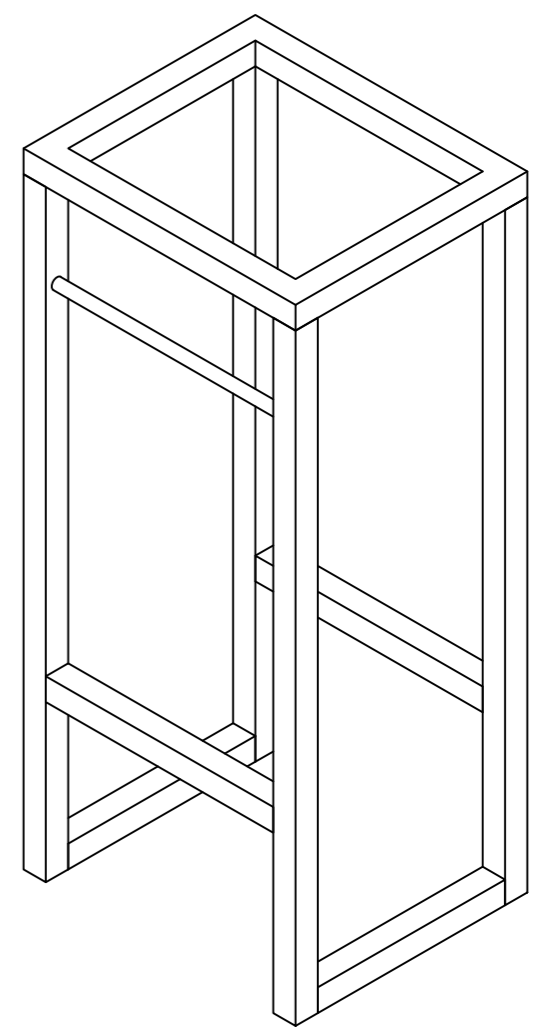

TOP

FRONT

SIDE

ISOMETRIC

| | |
|--|--|
| | <p>WARRINGTON + ROSE</p> |
| | <p>FLOOR STAND</p> |
| | <p>VASO SMALL</p> <p>310 X 265 X 155</p> |