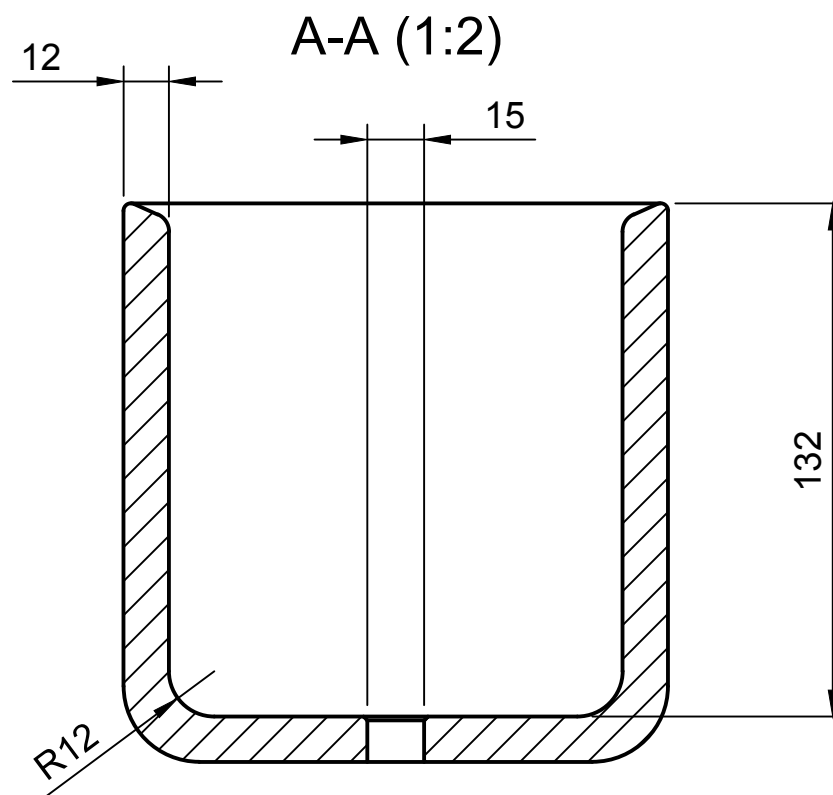

TOP

FRONT

ISOMETRIC

	<p>WARRINGTON + ROSE</p>
	<p>PACOJET - CONCRETE JACKET</p>
	<p>145 X 145 X 12</p>