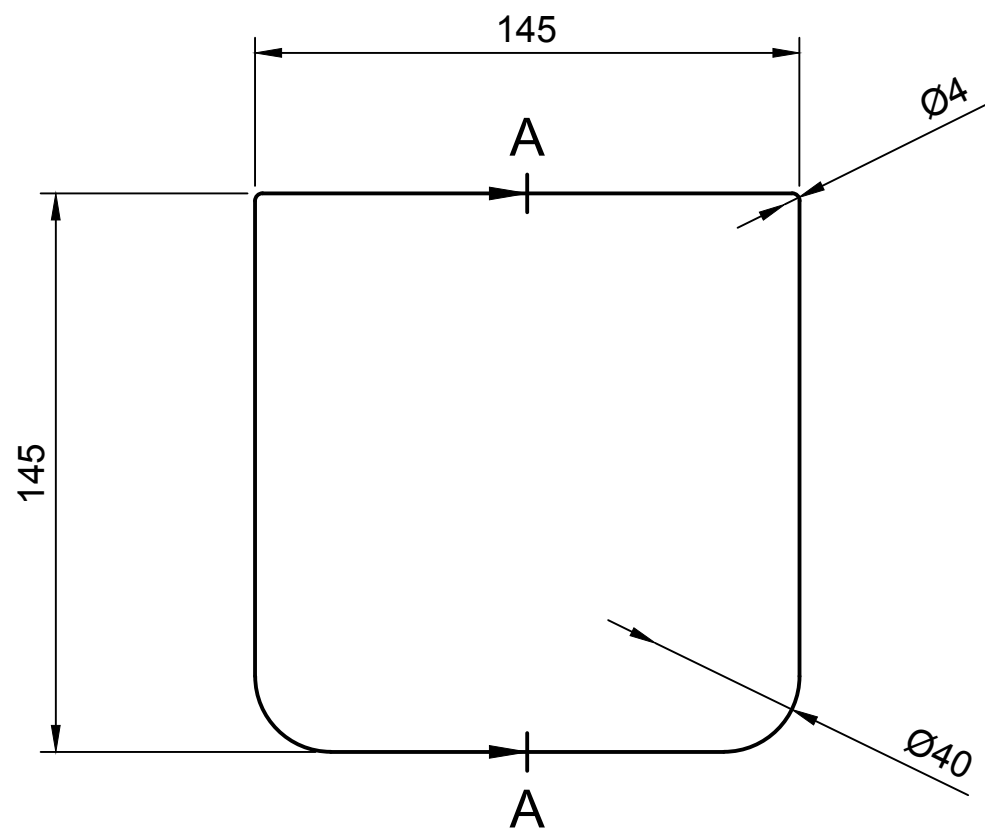

TOP

FRONT

ISOMETRIC

	<p>WARRINGTON + ROSE</p>
	<p>PACOJET - CONCRETE JACKET</p>
	<p>145 X 145 X 12</p>