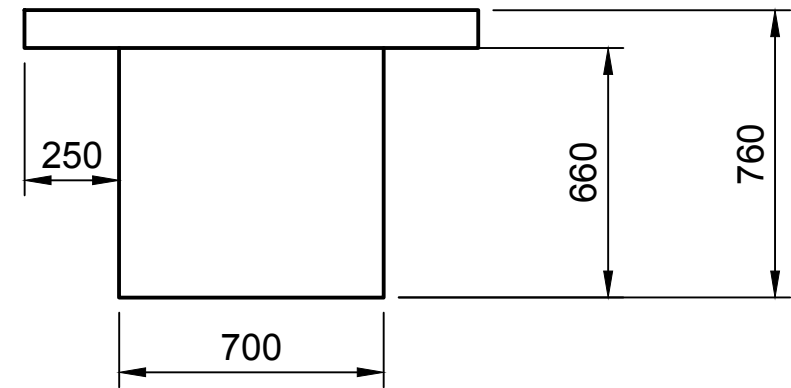

TOP

FRONT

SIDE

SIDE

	<p>WARRINGTON + ROSE</p>
	<p>BRIDGE</p> <p>3500 X 1200 X 760</p>