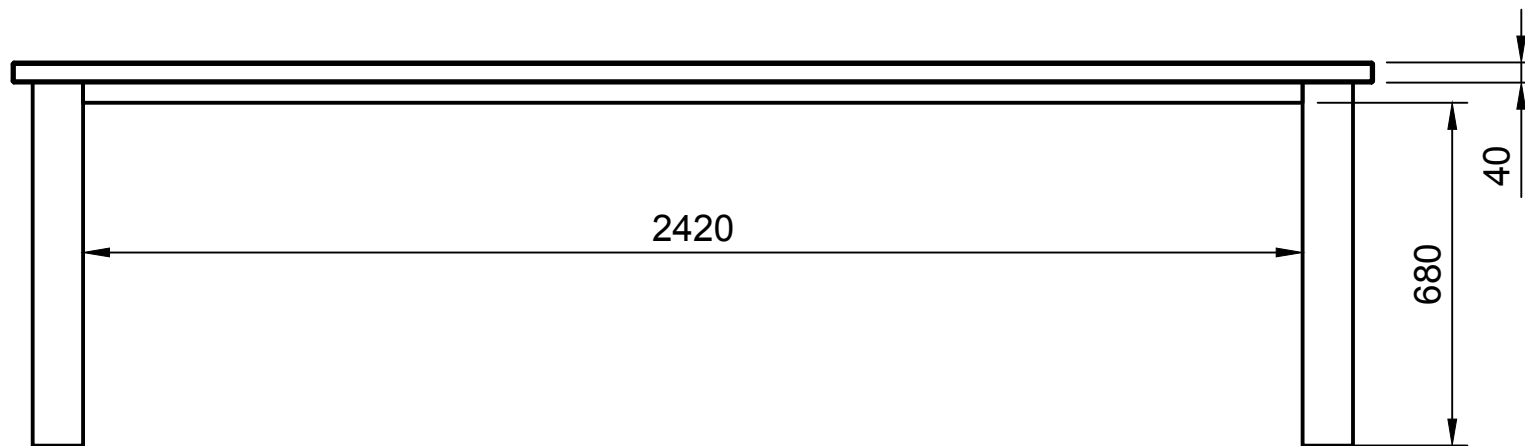

TOP

ISOMETRIC

FRONT

SIDE

	<p>WARRINGTON + ROSE</p>
	<p>THOMAS</p> <p>2700 X 1100 X 760</p>