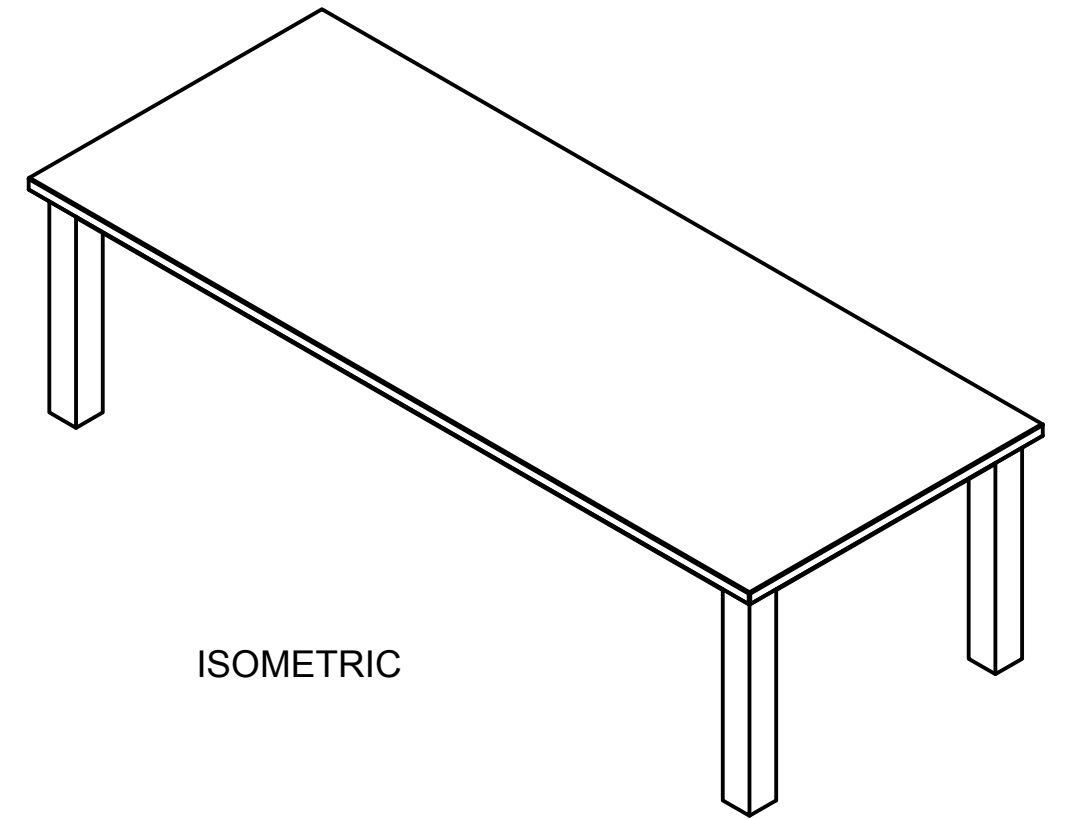

TOP

ISOMETRIC

FRONT

SIDE

	<p>WARRINGTON + ROSE</p>
	<p>THOMAS</p> <p>2700 X 1100 X 760</p>