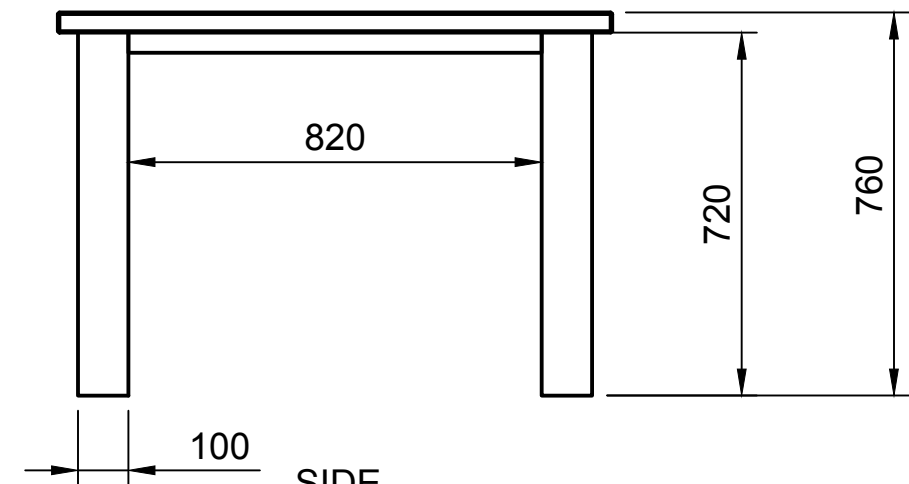

TOP

ISOMETRIC

FRONT

SIDE

	<p>WARRINGTON + ROSE</p>
	<p>THOMAS</p> <p>2700 X 1100 X 760</p>